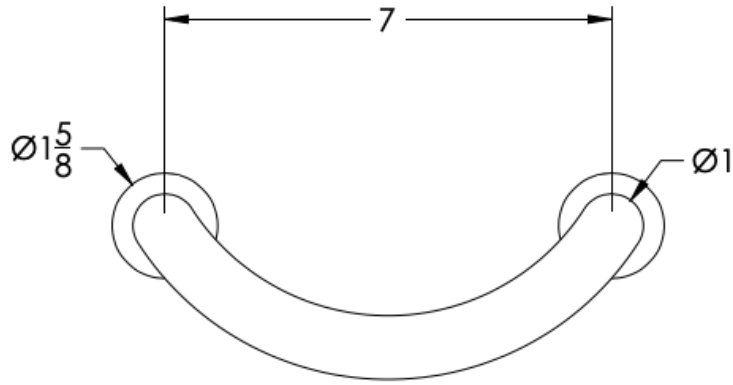

COLLECTION BEAUMONT

TOWEL RING

Model	Product	Finishes Available
BEA-TWR1	Towel Ring	Multiple finishes available. Over 23 finishes to choose from.

FINISHES			
	Polished (-P)	Antique Copper (-ACOP)	Polished Gold (-PGLD)
	Brushed (-B)	Polished Brass (-PBRS)	Brushed Copper (-BCOP)
	Brushed Gold (-BGLD)	Matte White (-WHT)	Brushed Rose Gold (-BRGD)
	Matte Black (-BLK)	Brushed Modern Bronze (-BMBRZ)	Brushed Black (-BRBLK)
	Oil Rubbed Bronze (-ORB)	Glossy White (-GWHT)	Polished Black (-PBLK)
	Brushed Brass (-BBRS)	Polished Rose Gold (-PRGD)	Antique Nickel (-ANKL)
	Brushed Bronze (-BBRZ)	Unlacquered Brass (-UBRS)	Black Nickel (-NKBL)
	Antique Brass (-ABRS)	Polished Nickel (-PNKL)	

Dimensions in inches

FRONT

TOP

SIDE

NOTE: Dimensions subject to change without notice.